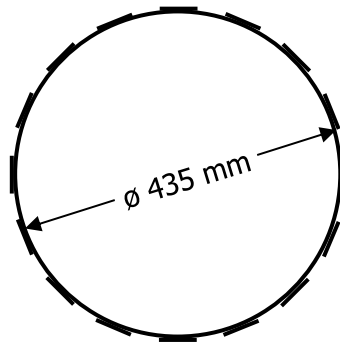

Metro Litter Bin

EM236

EMERDYN

02 9534 1314

sales@emerdyn.com.au

Standard Specifications:

- Capacity: 55 litre
- Surround: hot dip galvanised steel slats
- Liner: galvanised steel
- Finish: powder coated
- Fixture: surface, sub-surface, inground

Options:

- Capacity: 80 litre
- Surround: stainless steel, timber battens (see em200)
- Liner: powder coated
- Lid: lockable, stainless steel
- Finish: 2 pac wet paint system

Option examples:

EM236 with stainless steel lid option

EM236 stainless steel hinge & lid detail

Metro Litter Bin

EM236 – 55 litre

EMERDYN

02 9534 1314

sales@emerdyn.com.au

Dimensions

top elevation