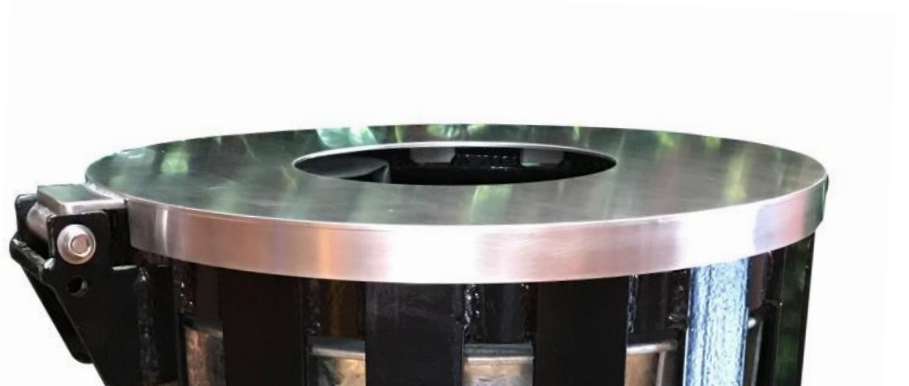

Metro Litter Bin

EM236

EMERDYN

02 9534 1314

sales@emerdyn.com.au

Standard Specifications:

- Capacity: 55 litre
- Surround: hot dip galvanised steel slats
- Liner: galvanised steel
- Finish: powder coated
- Fixture: surface, sub-surface, inground

Options:

- Capacity: 80 litre
- Surround: stainless steel, timber battens (see em200)
- Liner: powder coated
- Lid: lockable, stainless steel
- Finish: 2 pac wet paint system

Option examples:

EM236 with stainless steel lid option

EM236 stainless steel hinge & lid detail

Metro Litter Bin

EM236 – 55 litre

EMERDYN

02 9534 1314

sales@emerdyn.com.au

Dimensions

top elevation